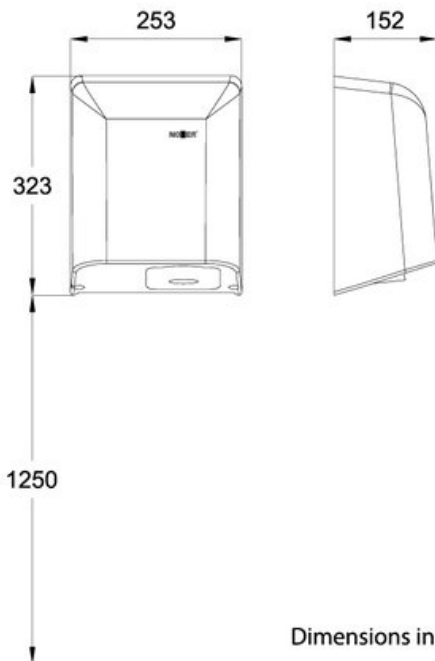

Hand dryer with electronic sensor

POWER

800 W

WEIGHT

4,9 Kg

DIMENSIONS

323 x 253 x 152 mm

01851.S

CASING

AISI 304 stainless steel.
Thickness 1,2 mm

CASING FINISH

SATIN

01851.W

CASING

Steel.
Thickness 1,2 mm

CASING FINISH

WHITE